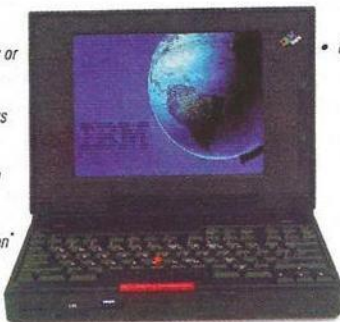

"I need a notebook that packs a lot of features
but doesn't pack a heavy price."

IBM Solution 120572-C

a.k.a. 'The affordable ThinkPad 340CSE'

...all the savage down-sizing, cost-cutting and budget-squeezing going on... we probably don't need to tell... that money doesn't grow on trees... maybe it can grow on portable computers. Consider the value of the IBM ThinkPad 340CSE. A large 9.5" or 10.4" dual-scan colour screen. A speedy

- 486 SLC2 50MHz or 66MHz processors
- 9.5" or 10.4" dual scan colour screen*
- 2.4kg approx

- Built-in TrackPoint III device
- 200MB or 360MB hard drives**
- 1-year warranty
- Quiet keyboard

486 SLC2 50MHz or 66MHz processor. Large storage hard drives of 200MB or 360MB. Features that ring up a surprisingly low grand total of £1,395! Making every one of those precious pennies count. The ThinkPad 340CSE. Just one more reason why there is a difference.